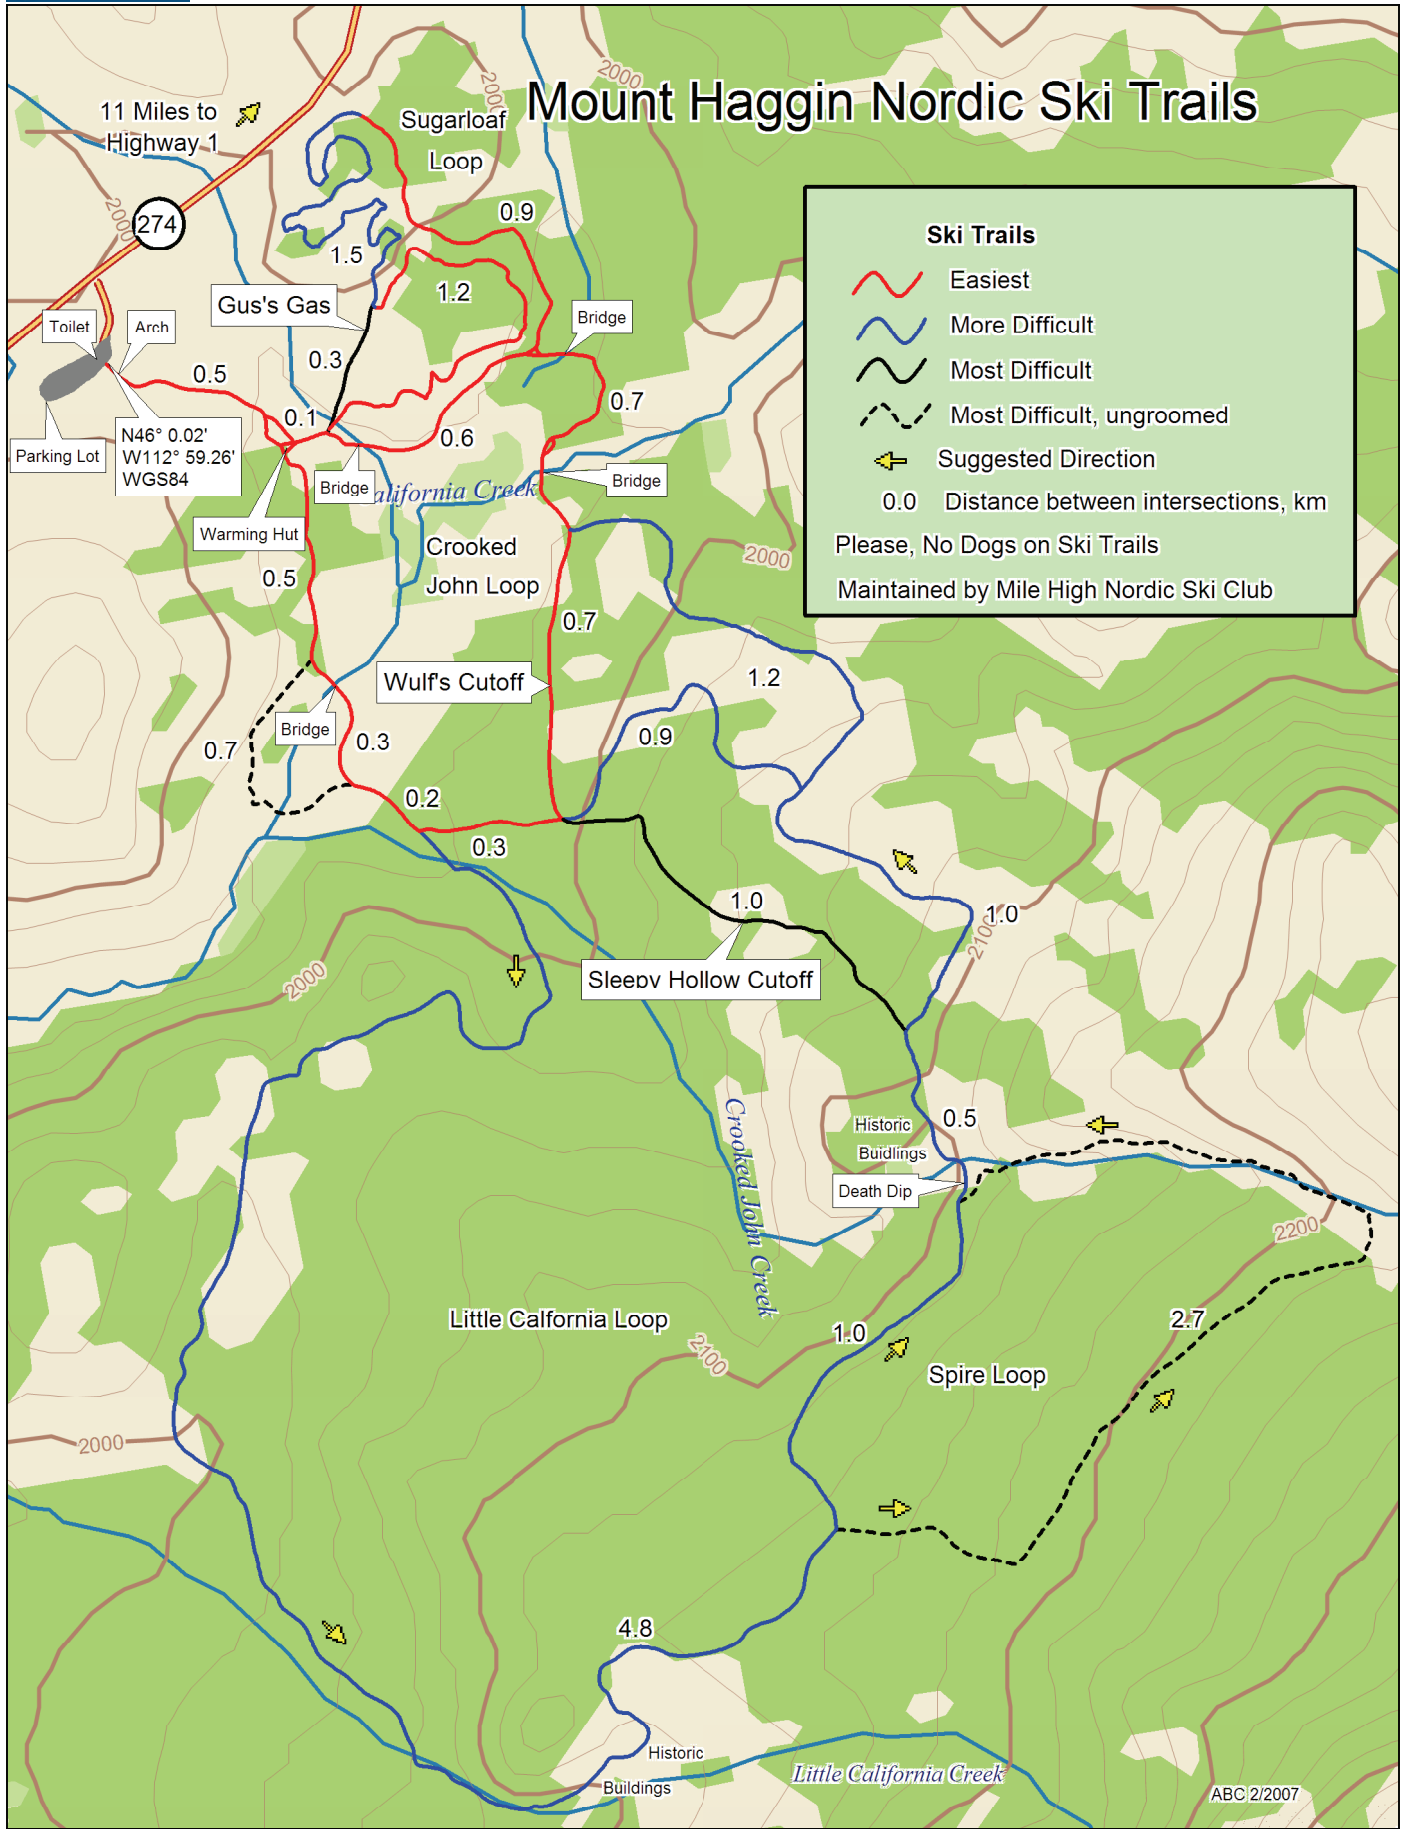

Mount Haggin Nordic Ski Trails

Ski Trails

-  Easiest
-  More Difficult
-  Most Difficult
-  Most Difficult, ungroomed
-  Suggested Direction

0.0 Distance between intersections, km

Please, No Dogs on Ski Trails

Maintained by Mile High Nordic Ski Club

ABC 2/2007